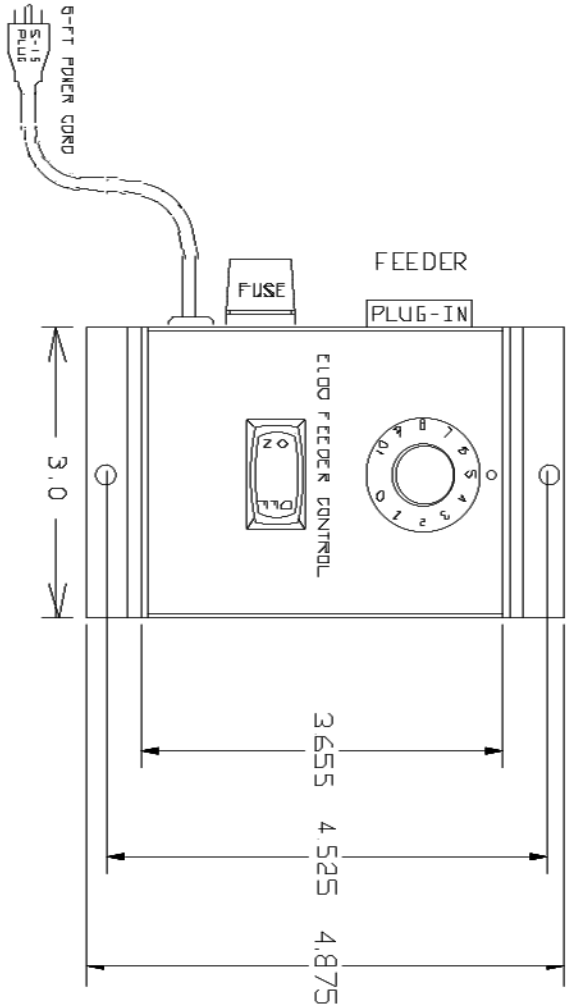

SCHEMATIC

SERVICE PARTS
C130 SWITCH KIT FOR ONE COMPLETE
FEEDER CONTROL REPAIR
SMALL ON/OFF ROCKER SWITCH

RYAN CONTROL, INC. 2024 N. LINDSTEDT AVE.	
MORTON, ILL. 62451 317-549-3935 BOD 232-1857	
MODEL	E100
CONTROL 1	FEEDER
CONTROL 2	
CONTROL 3	
CONTROL 3/4	
SENSOR	
300/213V ENCLOSURE	M48