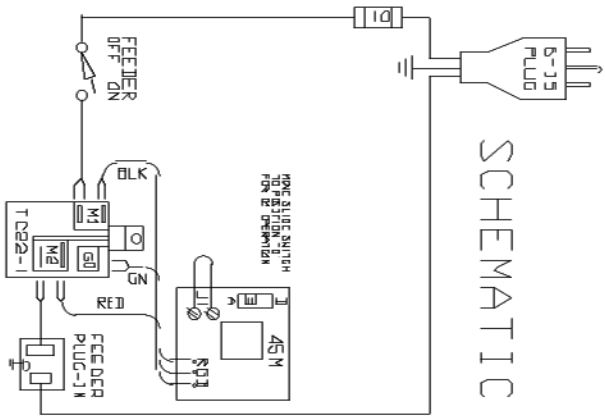

SCHEMATIC

SERVICE PARTS
C130 SWITCH KIT FOR ONE COMPLETE
FEEDER CONTROL REPAIR
SMALL ON/OFF ROCKER SWITCH

RYAN CONTROL, INC. 2024 N. LINDSTEDT AVE.	
MORTON, ILL. 62451 317-549-3935 BOD 232-1857	
MODEL	E100
CONTROL 1	FEEDER
CONTROL 2	
CONTROL 3	
CONTROL 3/4	
SENSOR	
300/213V ENCLOSURE	M48